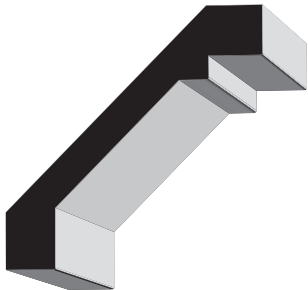

# MCR550

CUSTOMER SKU#

---

*shown at 35%  
of actual size*

## 1-1/8 x 5-1/2 METRO CROWN

**SOLID  
PINE**

**PRIMED  
PINE**

**OAK**

**PRIMED  
MDF**

**PRIMED  
POPLAR**

**SOLID  
POPLAR**

**PVC**